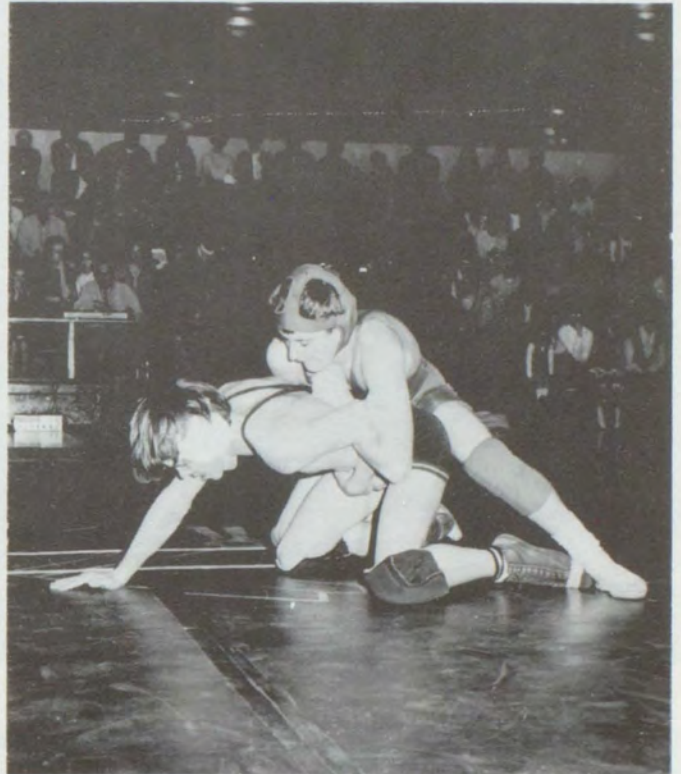

115 - Dan Speas
2nd in State, 1st in District, 5th in State Greco Tournament