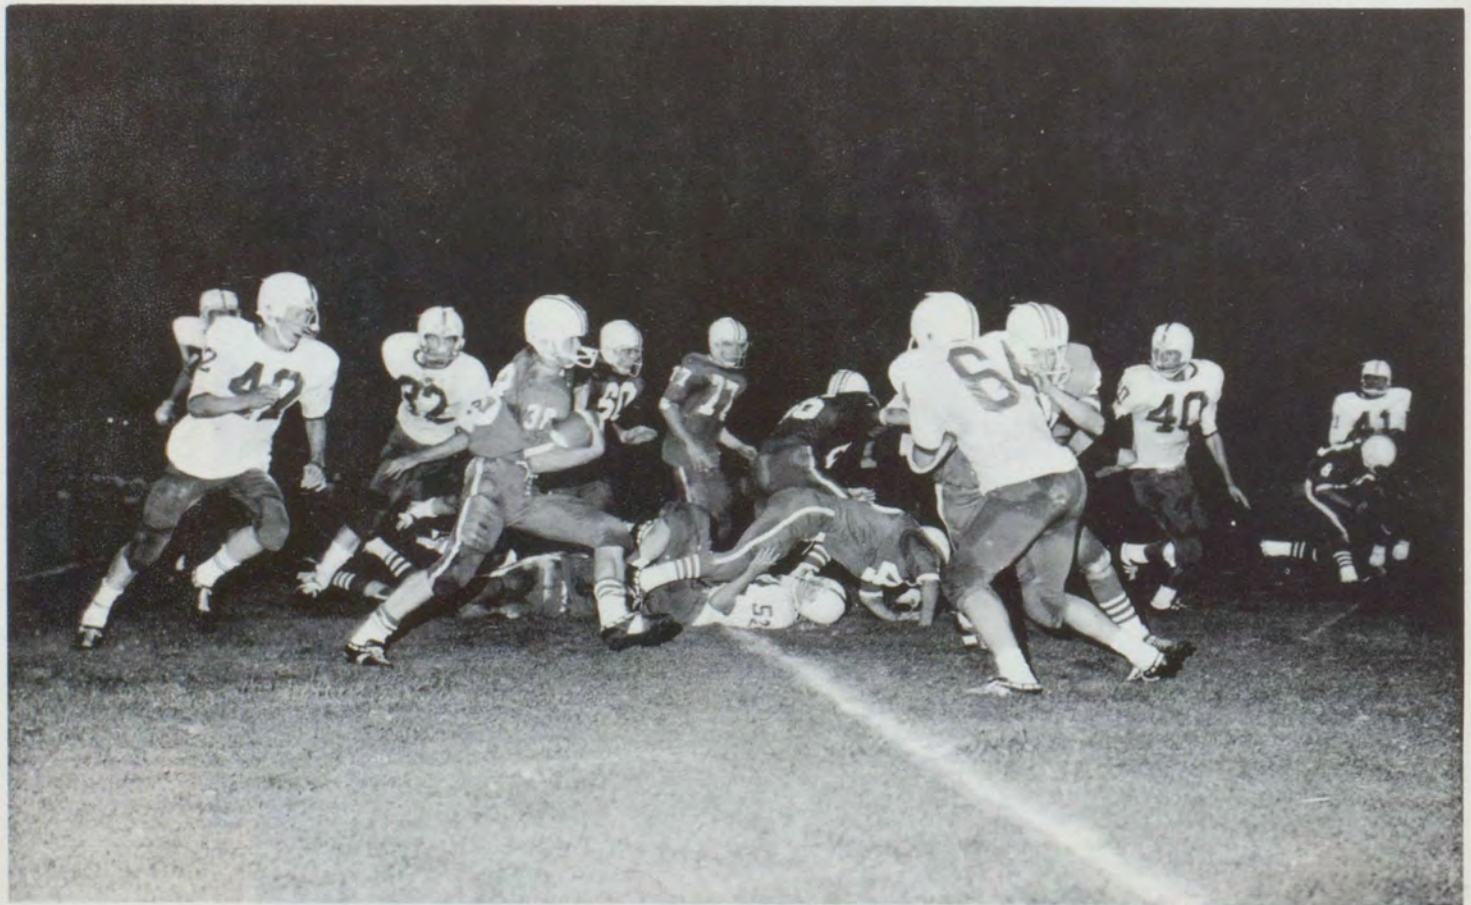

Below: Donn Spady races around the Bend Bruins for another 1st and 10.