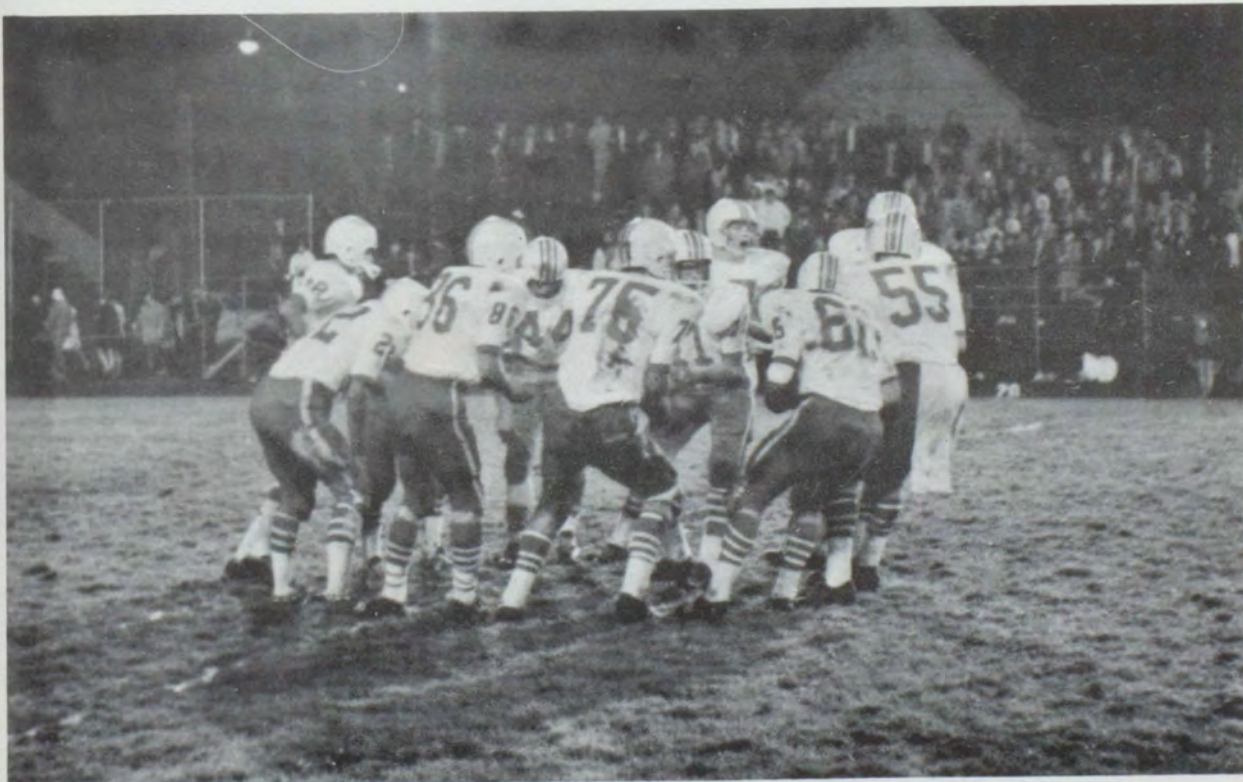

"All for one and one for all!"