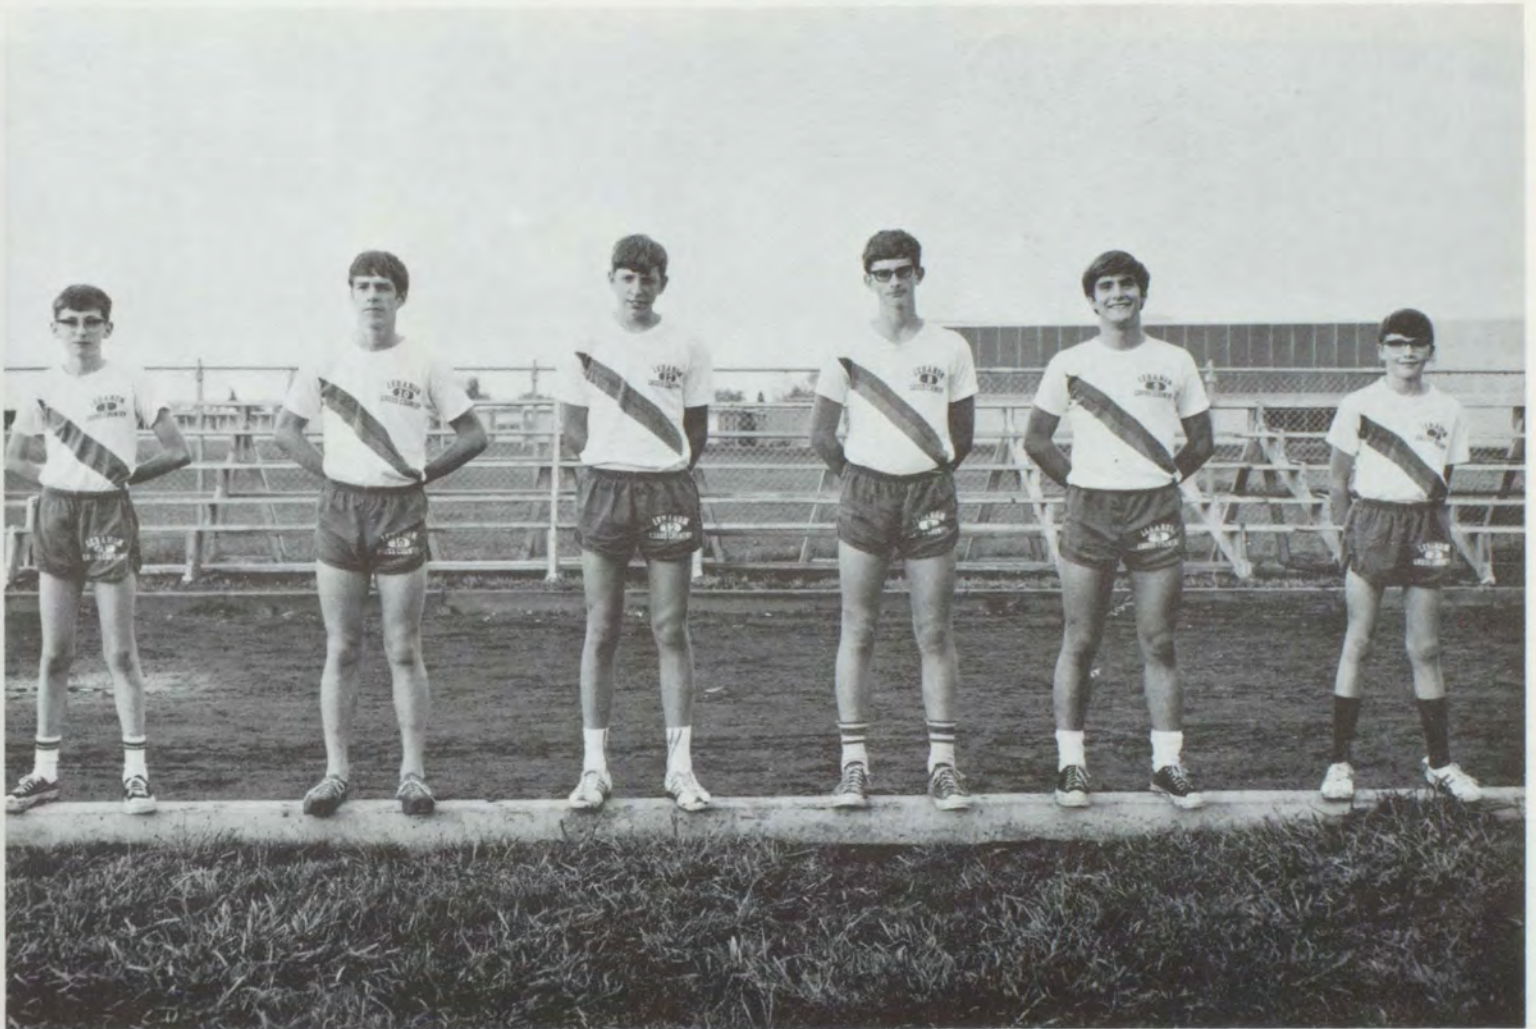

J. V. Cross Country

Layne Simons, Kelly Cox, Ron Thorpe, Mike Reed, Larry Calson, Jim Wilson.